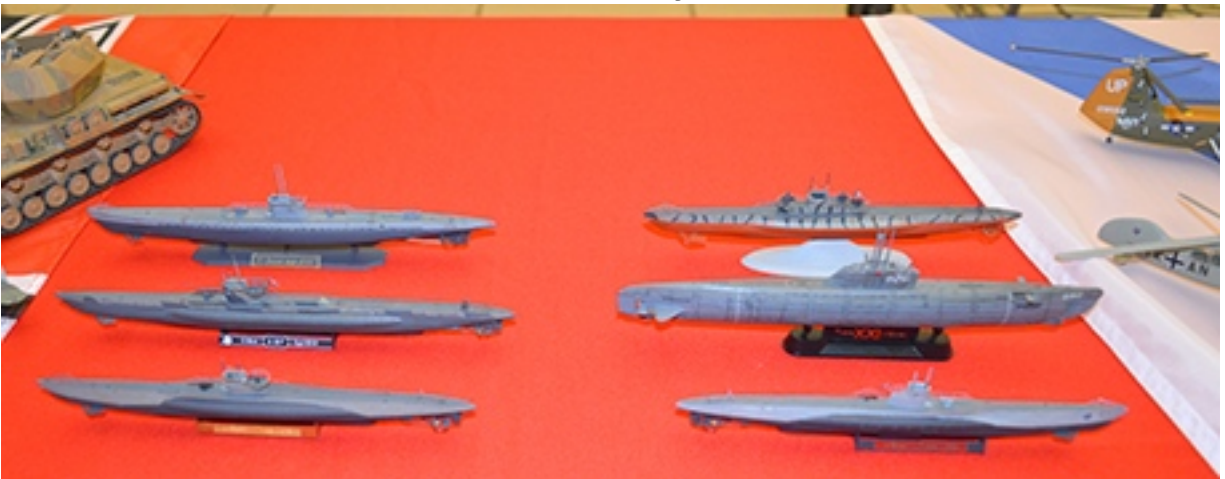

More of Mike Garcia's efforts, U-Boats and German aircraft.